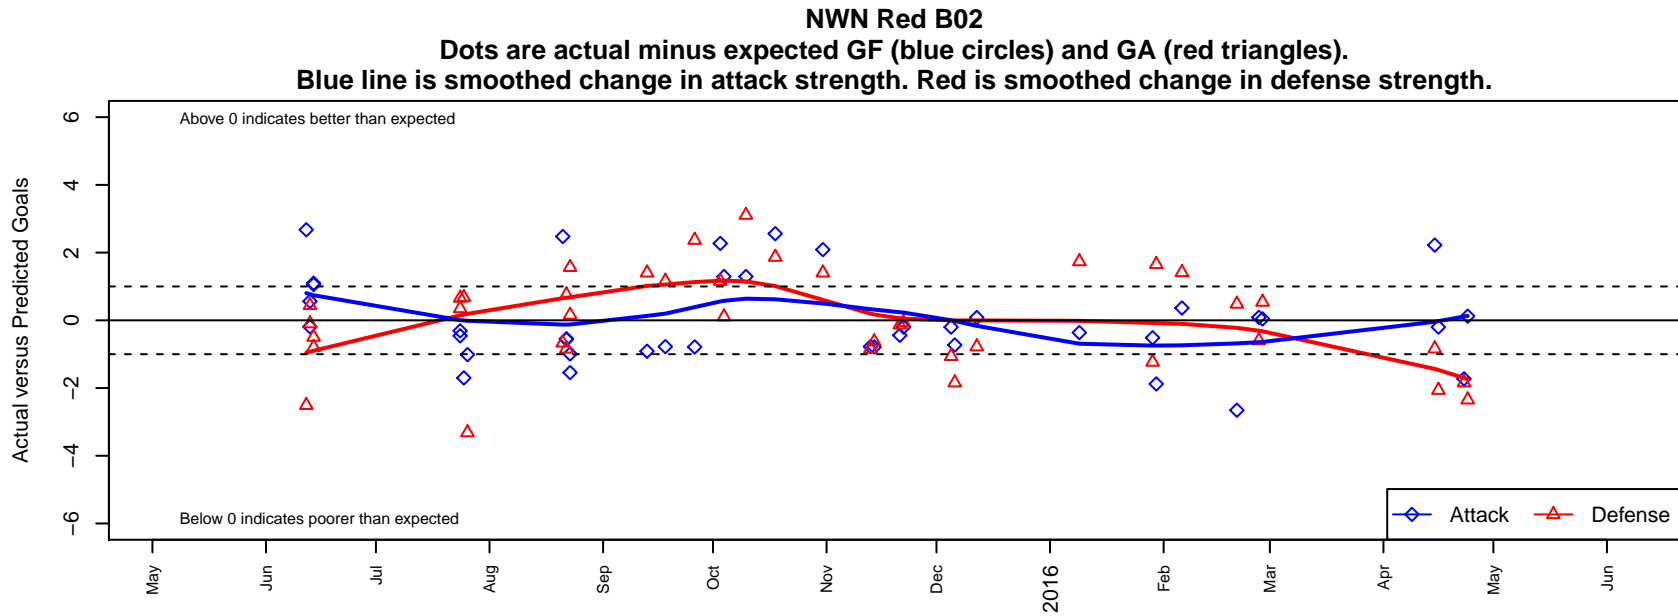

NWN Red B02

NW Nationals
 Mountlake Terrace, WA
 B02 total strength=1131
 attack=5 defense=1.99
 fall league = RCL B02 Div 1, RCL B02 7V2
 spr league = Win RCL B02 Div 2

alt names used:
 NW Nationals B02 Red
 NW NATIONALS NWN 02B RED (WA)
 NW NATIONALS NWN B02 RED (WA)
 NWN B02 A Red
 NWN B02 A Red
 NWN B02 A Red
 NWN B02 A Red

**attack and defense variance (black dot)
relative to other teams
and top 10 in region**

**attack and defense rating
relative to others at age
and all opponents in last 13 months**

Performance relative to 13 month average