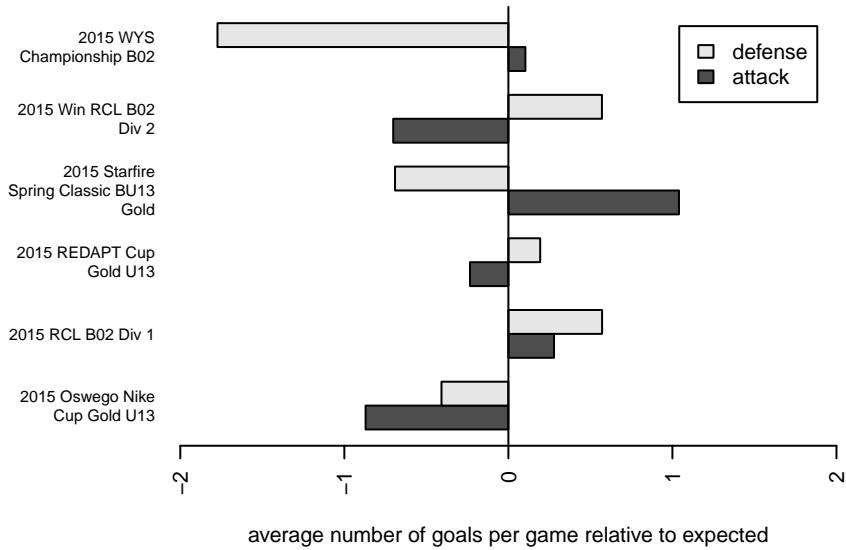

NWN Red B02

NW Nationals
 Mountlake Terrace, WA
 B02 total strength=1131
 attack=5 defense=1.99
 fall league = RCL B02 Div 1, RCL B02 7V2
 spr league = Win RCL B02 Div 2

alt names used:
 NW Nationals B02 Red
 NW NATIONALS NWN 02B RED (WA)
 NW NATIONALS NWN B02 RED (WA)
 NWN B02 A Red
 NWN B02 A Red
 NWN B02 A Red
 NWN B02 A Red

Venues played:
 2015 Starfire Spring Classic BU13 Gold
 2015 Oswego Nike Cup Gold U13
 2015 REDAPT Cup Gold U13
 2015 RCL B02 Div 1
 2015 RCL B02 7V2
 2015 Win RCL B02 Div 2
 2015 WYS Championship B02

**attack and defense variance (black dot)
relative to other teams
and top 10 in region**

**attack and defense rating
relative to others at age
and all opponents in last 13 months**

Performance relative to 13 month average