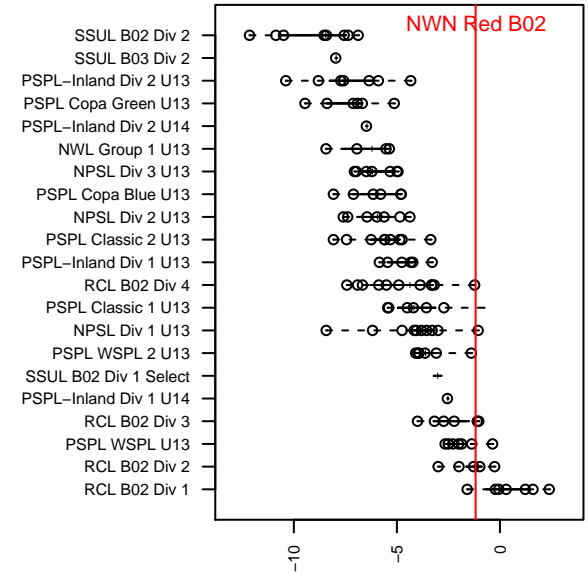

NWN Red B02

NW Nationals
 Mountlake Terrace, WA
 B02 total strength=1131
 attack=5 defense=1.99
 fall league = RCL B02 Div 1, RCL B02 7V2
 spr league = Win RCL B02 Div 2

alt names used:
 NW Nationals B02 Red
 NW NATIONALS NWN 02B RED (WA)
 NW NATIONALS NWN B02 RED (WA)
 NWN B02 A Red
 NWN B02 A Red
 NWN B02 A Red
 NWN B02 A Red

**attack and defense variance (black dot)
relative to other teams
and top 10 in region**

**attack and defense rating
relative to others at age
and all opponents in last 13 months**

Performance relative to 13 month average